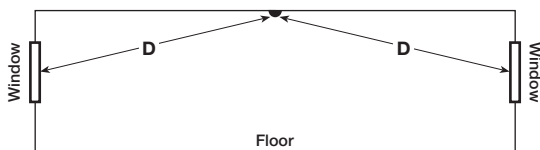

360° Glass Break Detector

MODELS...Motion Alone

BV-500	Form 'A' alarm contact
BV-501	Form 'A' alarm contact & tamper switch
BV-502	Form 'C' alarm contact & tamper switch

MODELS...Motion & Glass Break

BV-500GB	Form 'A' alarm contact (motion), form 'C' contact (glass break)
BV-501GB	Form 'A' alarm contact (motion), form 'C' contact (glass break) & tamper switch
BV-502GB	Form 'C' alarm contact (motion), form 'C' contact (glass break) & tamper switch

SPECIFICATIONS

Electrical :

Input voltage . . . . . 9 to 14.5VDC
Current (typical with glass break) . . .38/35mA (alarm on/off) @ 12VDC
Current (typical without glass break) . .18/15mA (alarm on/off) @ 12VDC

Contact Rating :

Alarm relay (PIR) . . . . . 0.1A @ 24VDC
Alarm relay (glass break) . . . . . 1.0A @ 24VDC
Tamper switch . . . . . 0.1A @ 24VDC

Environmental/Immunity :

Operating temperature . . . . . 32 to 122°F (0 to 50°C)
Operating humidity . . . . . 5% to 95% non-condensing
Radiated immunity . . .10V/m +80% (AM @ 1kHz) from 80MHz to 1GHz
Conducted immunity . . .10V +80% (AM @ 1kHz) from 150kHz to 80MHz
Transient immunity . . . . . 2.4kV @ 1.2 joules

Physical :

Dimensions . . . . . 4.6"Ø x 1.4" H (11.7 x 3.6cm)
Color . . . . . designer white

360° PIR DETECTOR RANGE

Mounting height	8' (2.4m)	10' (3.0m)	12' (3.6m)
Detection diameter at floor	24' (7.3m)	30' (9.2m)	40' (12.2m)

360° GLASS BREAK DETECTOR RANGE

Glass Type & Thickness	Sizes	Maximum 'D' Detection Range	
		Level 1[†]	Level 2[†]
Plate/Tempered 1/8" - 1/4" thick (3 - 6mm)	18" x 18" and up (46 x 46cm)	25' (7.6m)	15' (4.6m)
	12" x 12" to 18" x 18" (30 x 30 to 46 x 46cm)	15' (4.6m)	10' (3m)
Wired/Laminated 1/4" thick (6mm)	18" x 18" and up (46 x 46cm)	20' (6m)	DO NOT USE
	12" x 12" to 18" x 18" (30 x 30 to 46 x 46cm)	10' (3m)	DO NOT USE

[†]Jumper selectable