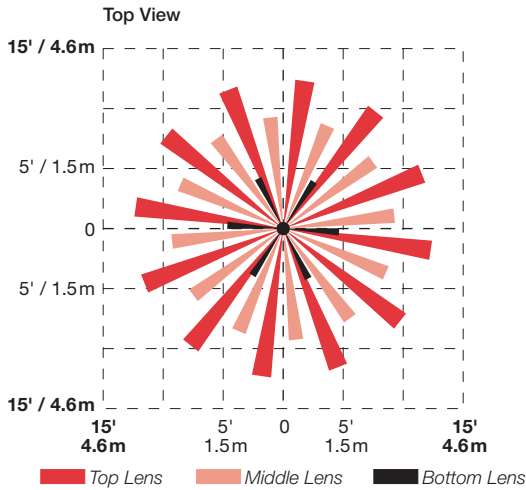

# BRAVO 5™

A 360° ceiling-mount quad element PIR motion detector with optional integral glass break detector, Bravo5 is ideal for rooms requiring a uniform 360° detection pattern *or* for rooms requiring the benefit of having both motion and glass break detectors in one housing.

### 360° QUAD Element PIR... at 8' (2.4m) height

#### Physical :

Dimensions . . . . . 4.6"Ø x 1.4" H (11.7 x 3.6cm)  
 Color . . . . . designer white

### 360° PIR DETECTOR RANGE

Mounting height	8' (2.4m)	10' (3.0m)	12' (3.6m)
Detection diameter at floor	24' (7.3m)	30' (9.2m)	40' (12.2m)