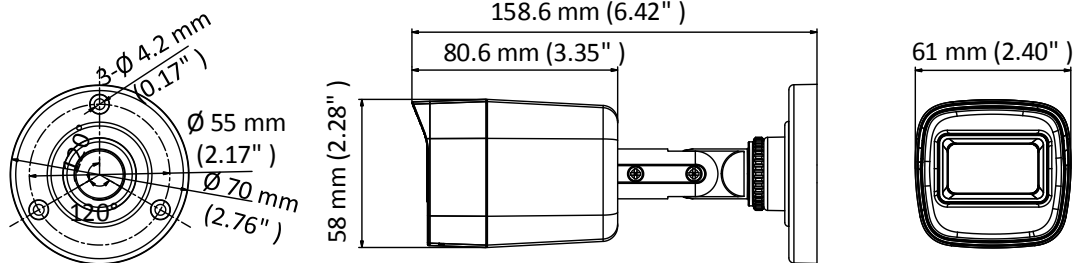

Order Model

DS-2CE16U7T-ITF

Dimension

Accessory

Distributed by